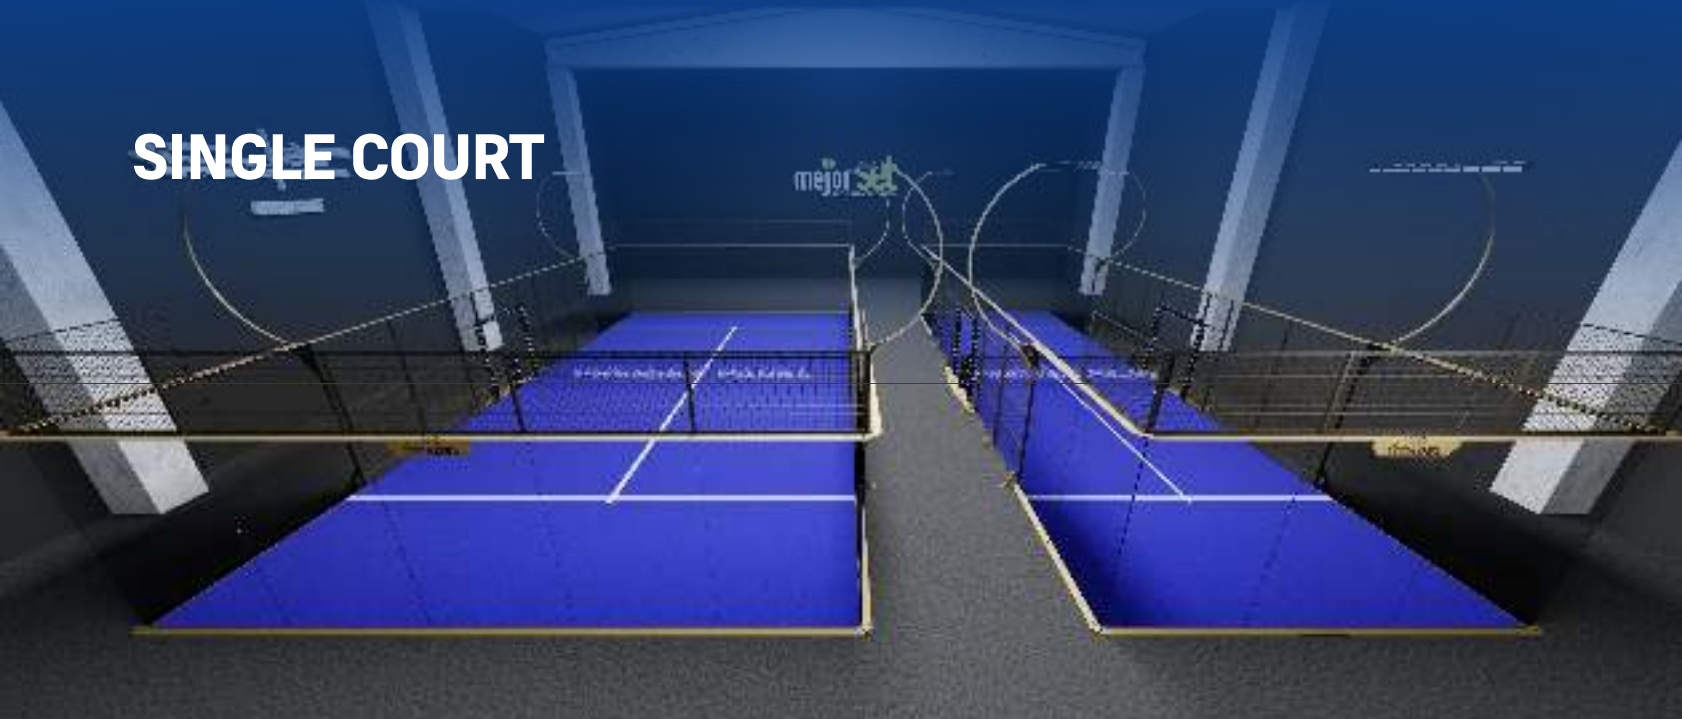

SINGLE COURT

07

MejoSet 1-on-1 courts are the perfect solution for clubs looking to maximize their space and expand their offerings.

The courts measure 20x6m.

Single courts are ideal for training and 1-on-1 play.

A simple solution for clubs with limited space.