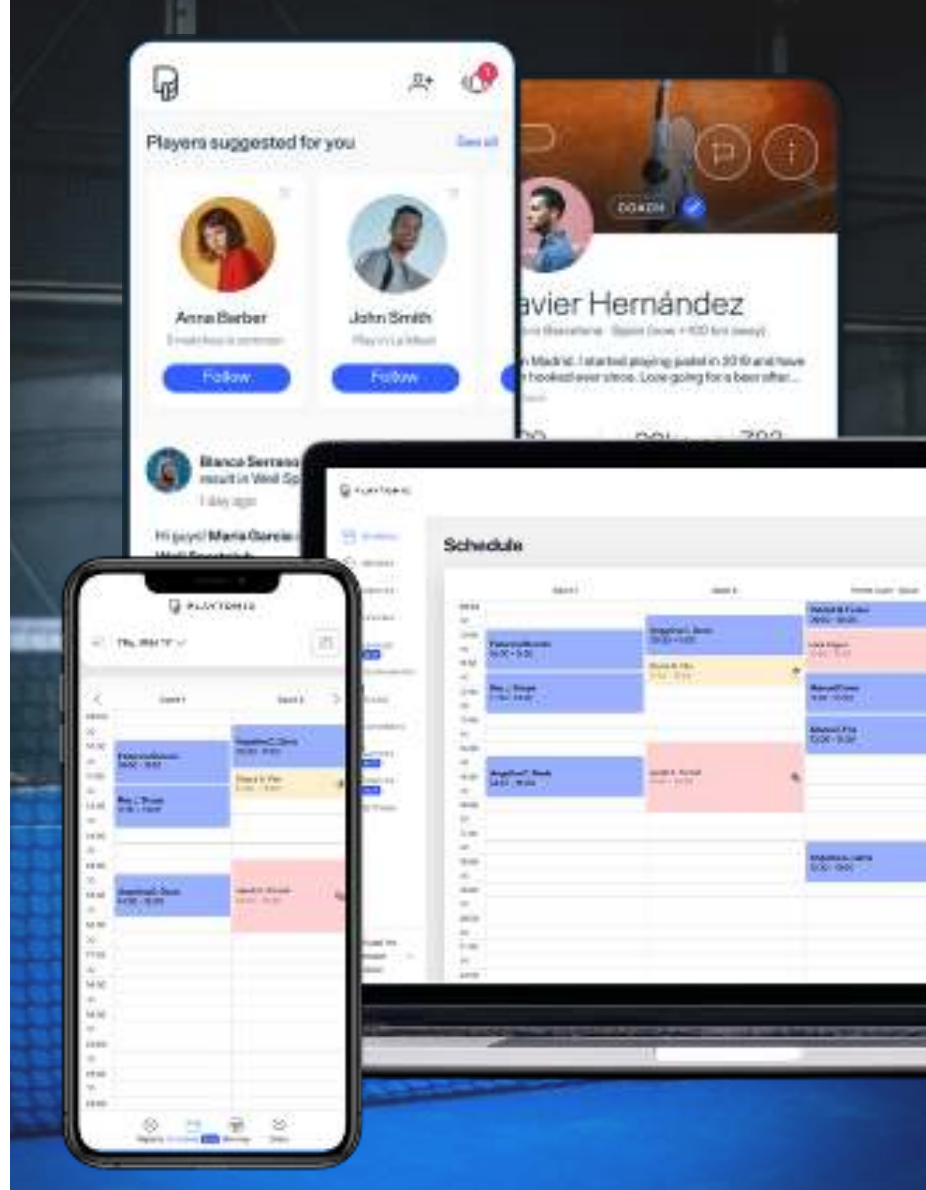

PLAYTOMIC

Playtomic is the leading app for managing reservations of padel, tennis, and pickleball courts. It allows players to quickly and easily book their slots through the app.

For sports centers, Playtomic simplifies the management of competitions and reservations, while automating reports. This saves time and streamlines administration.

By choosing Playtomic, your club becomes visible to over 3,100,000 users worldwide.

Our clients benefit from special terms, including exclusive discounts on the app's usage.