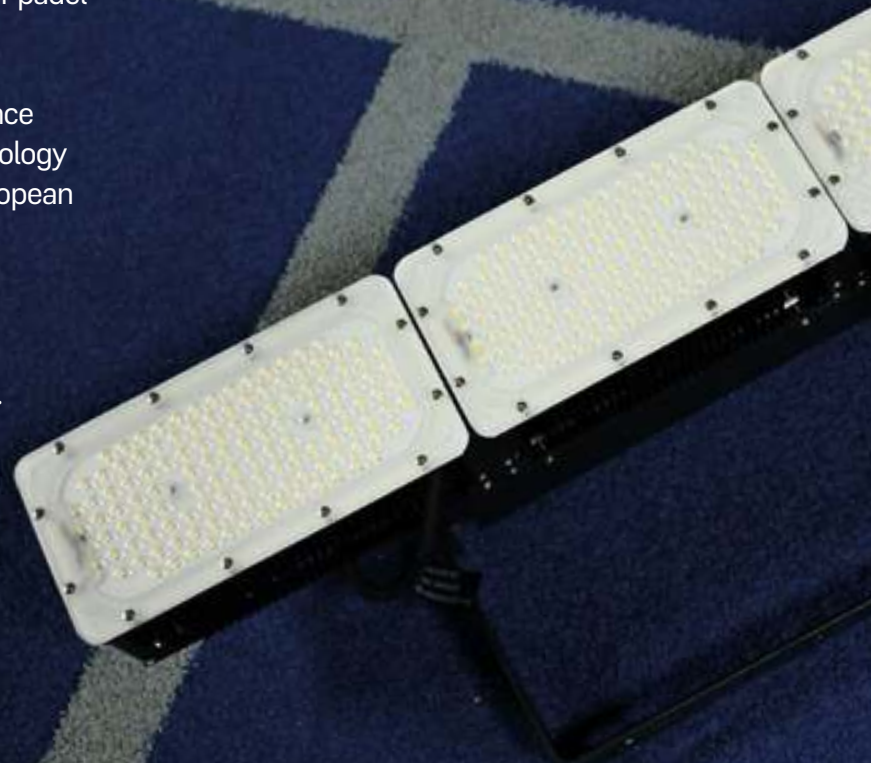

LEDPROJECTS FLOODLIGHTS

LEDProjects is a leading provider of lighting solutions for padel courts, with over 4,000 courts illuminated worldwide.

As the official choice for the World Padel Tour (WPT) since 2015, they offer high-level lighting, durability, and technology specifically designed for padel, fully compliant with European standards (UNE-EN 12193).

Why choose LEDProjects:

- Exclusive modular optics designed for padel.
- Anti-flicker technology for slow-motion recordings.
- Weather-resistant (IP66/IP67).
- Warranty up to 5 years.